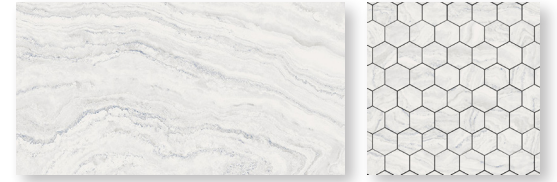

Skylight Azul | 12"x24"

ARTISTRY

Gomed Blue | 12"x24"

Wayne Tile Company

waynetile.com

ARTISTRY

PORCELAIN TILE

LEAD TIME
In Stock/Quick Ship

SIZE

Hexagon Mosaic

Basketweave Mosaic

Herringbone Mosaic

COLOR & SIZE

Carrara Pure Bianco

Gomed Blue

Skylight Azul

Statuario Beige

Supernova Venato

Venato Bianco

Wayne Tile
Company