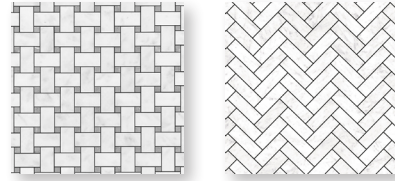

Skylight Azul | 12"x24"

ARTISTRY

Gomed Blue | 12"x24"

Wayne Tile Company

waynetile.com

ARTISTRY

PORCELAIN TILE

LEAD TIME
In Stock/Quick Ship

SIZE

Hexagon Mosaic

Basketweave Mosaic

Herringbone Mosaic

COLOR & SIZE

Carrara Pure Bianco

Gomed Blue

Skylight Azul