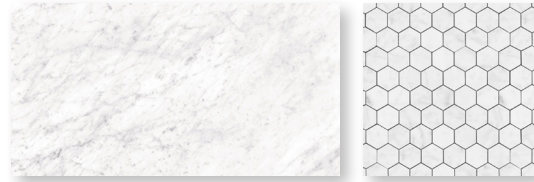

Skylight Azul | 12"x24"

ARTISTRY

Gomed Blue | 12"x24"

Wayne Tile Company

waynetile.com

ARTISTRY

PORCELAIN TILE

LEAD TIME
In Stock/Quick Ship

SIZE

Hexagon Mosaic

Basketweave Mosaic

Herringbone Mosaic

COLOR & SIZE

Carrara Pure Bianco

Gomed Blue

Skylight Azul