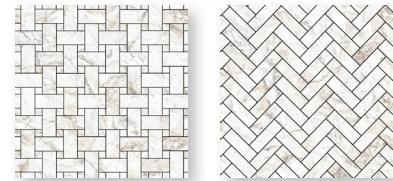

ARTISTRY

PORCELAIN TILE

LEAD TIME
In Stock/Quick Ship

SIZE

COLOR & SIZE

Supernova Venato

Wayne Tile
Company