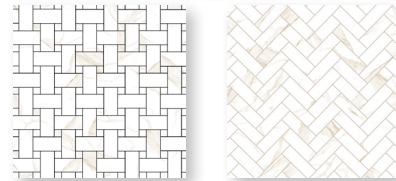

ARTISTRY

PORCELAIN TILE

LEAD TIME
In Stock/Quick Ship

SIZE

COLOR & SIZE

Statuario Beige

Wayne Tile
Company