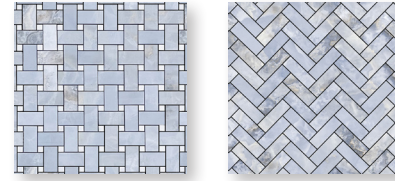

Skylight Azul | 12"x24"

ARTISTRY

Gomed Blue | 12"x24"

Wayne Tile Company

waynetile.com

ARTISTRY

PORCELAIN TILE

LEAD TIME
In Stock/Quick Ship

SIZE

Hexagon Mosaic

Basketweave Mosaic

Herringbone Mosaic

COLOR & SIZE

Carrara Pure Bianco

Gomed Blue

Skylight Azul

Statuario Beige

Supernova Venato

Venato Bianco

Wayne Tile
Company