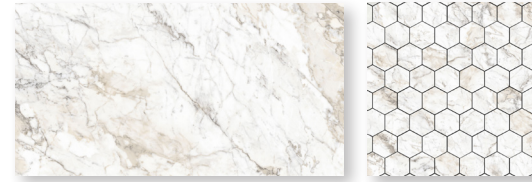

Skylight Azul | 12"x24"

ARTISTRY

Gomed Blue | 12"x24"

Wayne Tile Company

waynetile.com

ARTISTRY

PORCELAIN TILE

LEAD TIME
In Stock/Quick Ship

SIZE

Hexagon Mosaic

Basketweave Mosaic

Herringbone Mosaic

COLOR & SIZE

Carrara Pure Bianco

Gomed Blue

Skylight Azul

Statuario Beige

Supernova Venato

Venato Bianco

Wayne Tile
Company